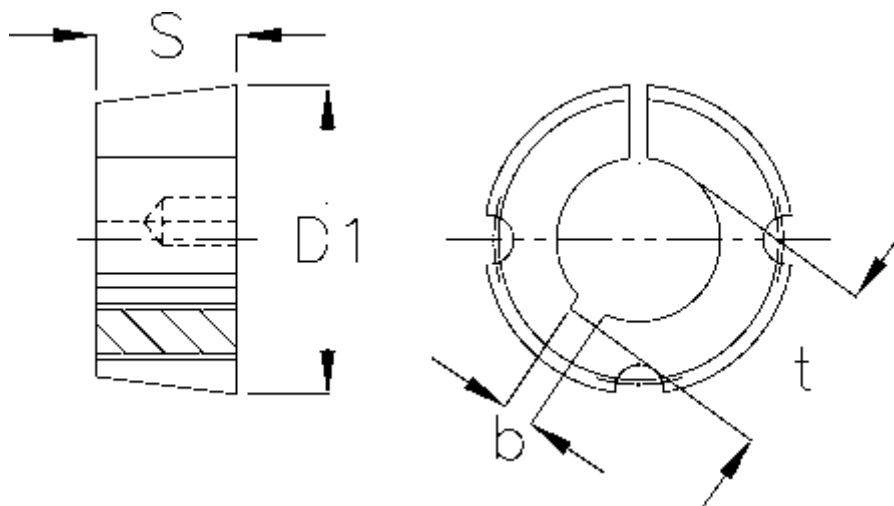

Article number: 6160401210014

Description: Taper bush 1210 bore  $\varnothing$ 14 mm

## Measures

b	= 5
Bore	= 14
Bush type	= 1210
D1	= 47,5
S	= 25,4
Screw size	= 3/8 x 5/8"
t	= 16.3
Transmission moment	= 407